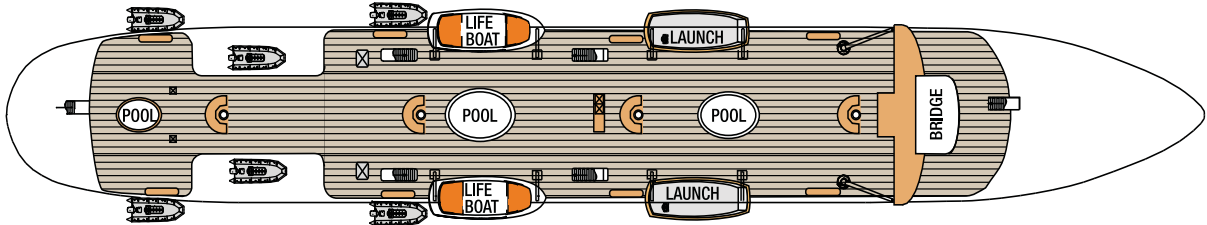

# DECKPLANS & CABINS

CATEGORY 1

CATEGORY 2-4

CATEGORY 6

DELUXE SUITE  
(with verandah)

CATEGORY 2-5  
(double or twin)

CATEGORY 6  
(small double bed/third berth)

Average cabin dimensions: Owner's Suite: 40m<sup>2</sup>, Deluxe suite: 26m<sup>2</sup> incl. balcony, Categories 1: 14.5m<sup>2</sup>, Categories 2, 3 and 4: 13.5m<sup>2</sup>, Category 5: 11m<sup>2</sup>, Category 6: 10m<sup>2</sup>. \*Please note that Cat. 3 and Cat. 4 cabins on the Clipper Deck may be slightly smaller than Cat. 3 and Cat. 4 cabins on the Commodore Deck.

N.B.: Standard cabin layouts shown; not all cabins are identical.

<p><b>OWNER'S SUITE</b></p> <p>CLIPPER DECK</p> <p>Deluxe outside suite (no private verandah), two double beds, separate sitting area, minibar, bathroom with whirlpool, room service.</p>	<p><b>DELUXE SUITE</b></p> <p>MAIN DECK</p> <p>Deluxe outside suite, private verandah, twin/double beds, sitting area, minibar, bathroom with whirlpool and room service.</p>	<p><b>CATEGORY 1</b></p> <p>MAIN DECK</p> <p>Deluxe deck cabin, double beds, minibar, bathroom with whirlpool, cabin doors open onto deck.</p>	<p><b>CATEGORY 2</b></p> <p>CLIPPER DECK</p> <p>Large outside cabin, two lower beds, double bed, or triple berths, bathroom with shower.</p>
<p><b>CATEGORY 3</b></p> <p>CLIPPER DECK &amp; COMMODORE DECK</p> <p>Outside cabin, two lower beds, double bed, or triple berths, bathroom with shower.</p>	<p><b>CATEGORY 4</b></p> <p>CLIPPER DECK &amp; COMMODORE DECK</p> <p>Outside cabin, twin/double/triple beds, bathroom with shower.</p>	<p><b>CATEGORY 5</b></p> <p>COMMODORE DECK</p> <p>Outside cabin, double bed, bathroom with shower.</p>	<p><b>CATEGORY 6</b></p> <p>CLIPPER DECK</p> <p>Inside cabin, double/triple beds, bathroom with shower.</p>

# ROYAL CLIPPER

SUN DECK

MAIN DECK

CLIPPER DECK

COMMODORE DECK

△Third berth D= Fixed double bed S= Single berth

Virtual Tours of select cabins are available at [www.starclippers.com](http://www.starclippers.com)