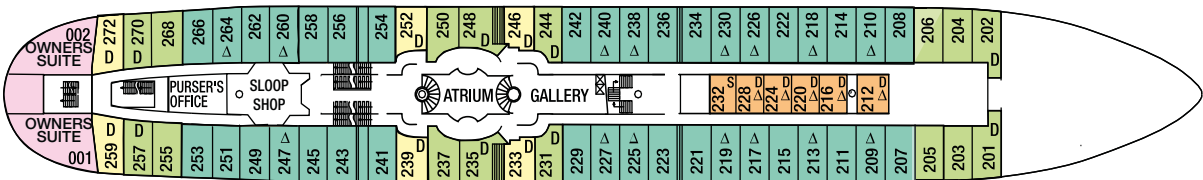

# DECKPLANS & CABINS

CATEGORY 1

CATEGORY 2-4

CATEGORY 6

DELUXE SUITE  
(with verandah)

CATEGORY 2-5  
(double or twin)

CATEGORY 6  
(small double bed/third berth)

Average cabin dimensions: Owner's Suite: 40m<sup>2</sup>, Deluxe suite: 26m<sup>2</sup> incl. balcony, Categories 1: 14.5m<sup>2</sup>, Categories 2, 3 and 4: 13.5m<sup>2</sup>, Category 5: 11m<sup>2</sup>, Category 6: 10m<sup>2</sup>. \*Please note that Cat. 3 and Cat. 4 cabins on the Clipper Deck may be slightly smaller than Cat. 3 and Cat. 4 cabins on the Commodore Deck.

N.B.: Standard cabin layouts shown; not all cabins are identical.

<p><b>OWNER'S SUITE</b></p> <p>CLIPPER DECK</p> <p>Deluxe outside suite (no private verandah), two double beds, separate sitting area, minibar, bathroom with whirlpool, room service.</p>	<p><b>DELUXE SUITE</b></p> <p>MAIN DECK</p> <p>Deluxe outside suite, private verandah, twin/double beds, sitting area, minibar, bathroom with whirlpool and room service.</p>	<p><b>CATEGORY 1</b></p> <p>MAIN DECK</p> <p>Deluxe deck cabin, double beds, minibar, bathroom with whirlpool, cabin doors open onto deck.</p>	<p><b>CATEGORY 2</b></p> <p>CLIPPER DECK</p> <p>Large outside cabin, two lower beds, double bed, or triple berths, bathroom with shower.</p>
<p><b>CATEGORY 3</b></p> <p>CLIPPER DECK &amp; COMMODORE DECK</p> <p>Outside cabin, two lower beds, double bed, or triple berths, bathroom with shower.</p>	<p><b>CATEGORY 4</b></p> <p>CLIPPER DECK &amp; COMMODORE DECK</p> <p>Outside cabin, twin/double/triple beds, bathroom with shower.</p>	<p><b>CATEGORY 5</b></p> <p>COMMODORE DECK</p> <p>Outside cabin, double bed, bathroom with shower.</p>	<p><b>CATEGORY 6</b></p> <p>CLIPPER DECK</p> <p>Inside cabin, double/triple beds, bathroom with shower.</p>

# ROYAL CLIPPER

SUN DECK

MAIN DECK

CLIPPER DECK

COMMODORE DECK

△Third berth D= Fixed double bed S= Single berth

Virtual Tours of select cabins are available at [www.starclippers.com](http://www.starclippers.com)