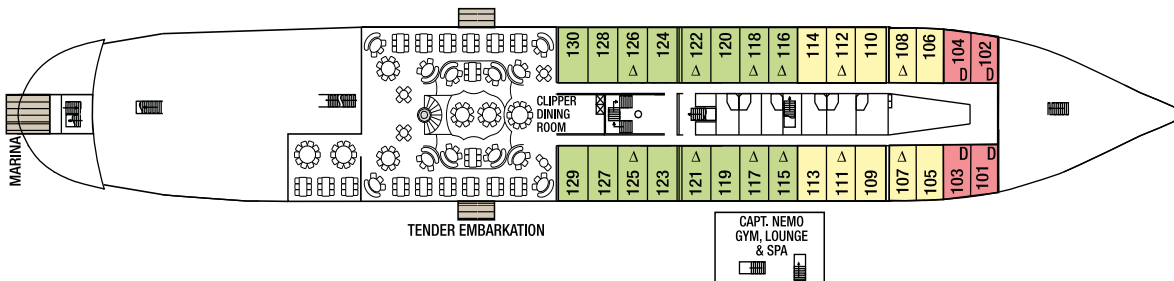

# DECKPLANS & CABINS

CATEGORY 1

CATEGORY 2-4

CATEGORY 6

DELUXE SUITE  
(with verandah)

CATEGORY 2-5  
(double or twin)

CATEGORY 6  
(small double bed/third berth)

Average cabin dimensions: Owner's Suite: 40m<sup>2</sup>, Deluxe suite: 26m<sup>2</sup> incl. balcony, Categories 1: 14.5m<sup>2</sup>, Categories 2, 3 and 4: 13.5m<sup>2</sup>, Category 5: 11m<sup>2</sup>, Category 6: 10m<sup>2</sup>. \*Please note that Cat. 3 and Cat. 4 cabins on the Clipper Deck may be slightly smaller than Cat. 3 and Cat. 4 cabins on the Commodore Deck.

N.B.: Standard cabin layouts shown; not all cabins are identical.

<p><b>OWNER'S SUITE</b></p> <p>CLIPPER DECK</p> <p>Deluxe outside suite (no private verandah), two double beds, separate sitting area, minibar, bathroom with whirlpool, room service.</p>	<p><b>DELUXE SUITE</b></p> <p>MAIN DECK</p> <p>Deluxe outside suite, private verandah, twin/double beds, sitting area, minibar, bathroom with whirlpool and room service.</p>	<p><b>CATEGORY 1</b></p> <p>MAIN DECK</p> <p>Deluxe deck cabin, double beds, minibar, bathroom with whirlpool, cabin doors open onto deck.</p>	<p><b>CATEGORY 2</b></p> <p>CLIPPER DECK</p> <p>Large outside cabin, two lower beds, double bed, or triple berths, bathroom with shower.</p>
<p><b>CATEGORY 3</b></p> <p>CLIPPER DECK &amp; COMMODORE DECK</p> <p>Outside cabin, two lower beds, double bed, or triple berths, bathroom with shower.</p>	<p><b>CATEGORY 4</b></p> <p>CLIPPER DECK &amp; COMMODORE DECK</p> <p>Outside cabin, twin/double/triple beds, bathroom with shower.</p>	<p><b>CATEGORY 5</b></p> <p>COMMODORE DECK</p> <p>Outside cabin, double bed, bathroom with shower.</p>	<p><b>CATEGORY 6</b></p> <p>CLIPPER DECK</p> <p>Inside cabin, double/triple beds, bathroom with shower.</p>

# ROYAL CLIPPER

SUN DECK

MAIN DECK

CLIPPER DECK

COMMODORE DECK

△Third berth D= Fixed double bed S= Single berth

Virtual Tours of select cabins are available at [www.starclippers.com](http://www.starclippers.com)