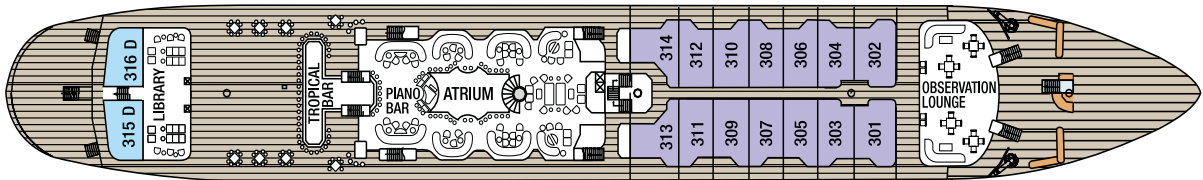

# DECKPLANS & CABINS

CATEGORY 1

CATEGORY 2-4

CATEGORY 6

DELUXE SUITE  
(with verandah)

CATEGORY 2-5  
(double or twin)

CATEGORY 6  
(small double bed/third berth)

Average cabin dimensions: Owner's Suite: 40m<sup>2</sup>, Deluxe suite: 26m<sup>2</sup> incl. balcony, Categories 1: 14.5m<sup>2</sup>, Categories 2, 3 and 4: 13.5m<sup>2</sup>, Category 5: 11m<sup>2</sup>, Category 6: 10m<sup>2</sup>. \*Please note that Cat. 3 and Cat. 4 cabins on the Clipper Deck may be slightly smaller than Cat. 3 and Cat. 4 cabins on the Commodore Deck.

N.B.: Standard cabin layouts shown; not all cabins are identical.

<p><b>OWNER'S SUITE</b></p> <p>CLIPPER DECK</p> <p>Deluxe outside suite (no private verandah), two double beds, separate sitting area, minibar, bathroom with whirlpool, room service.</p>	<p><b>DELUXE SUITE</b></p> <p>MAIN DECK</p> <p>Deluxe outside suite, private verandah, twin/double beds, sitting area, minibar, bathroom with whirlpool and room service.</p>	<p><b>CATEGORY 1</b></p> <p>MAIN DECK</p> <p>Deluxe deck cabin, double beds, minibar, bathroom with whirlpool, cabin doors open onto deck.</p>	<p><b>CATEGORY 2</b></p> <p>CLIPPER DECK</p> <p>Large outside cabin, two lower beds, double bed, or triple berths, bathroom with shower.</p>
<p><b>CATEGORY 3</b></p> <p>CLIPPER DECK &amp; COMMODORE DECK</p> <p>Outside cabin, two lower beds, double bed, or triple berths, bathroom with shower.</p>	<p><b>CATEGORY 4</b></p> <p>CLIPPER DECK &amp; COMMODORE DECK</p> <p>Outside cabin, twin/double/triple beds, bathroom with shower.</p>	<p><b>CATEGORY 5</b></p> <p>COMMODORE DECK</p> <p>Outside cabin, double bed, bathroom with shower.</p>	<p><b>CATEGORY 6</b></p> <p>CLIPPER DECK</p> <p>Inside cabin, double/triple beds, bathroom with shower.</p>

# ROYAL CLIPPER

SUN DECK

MAIN DECK

CLIPPER DECK

COMMODORE DECK

△Third berth D= Fixed double bed S= Single berth

Virtual Tours of select cabins are available at [www.starclippers.com](http://www.starclippers.com)