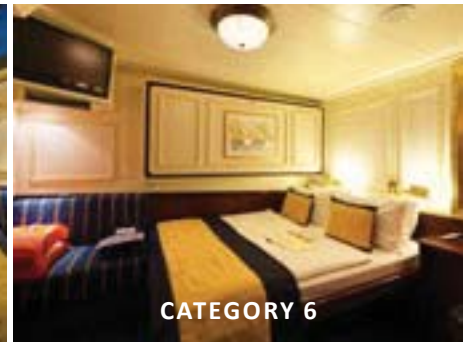

# DECKPLANS & CABINS

CATEGORY 1

CATEGORY 2-4

CATEGORY 6

DELUXE SUITE  
(with verandah)

CATEGORY 2-5  
(double or twin)

CATEGORY 6  
(small double bed/third berth)

Average cabin dimensions: Owner's Suite: 40m<sup>2</sup>, Deluxe suite: 26m<sup>2</sup> incl. balcony, Categories 1: 14.5m<sup>2</sup>, Categories 2, 3 and 4: 13.5m<sup>2</sup>, Category 5: 11m<sup>2</sup>, Category 6: 10m<sup>2</sup>. \*Please note that Cat. 3 and Cat. 4 cabins on the Clipper Deck may be slightly smaller than Cat. 3 and Cat. 4 cabins on the Commodore Deck.

N.B.: Standard cabin layouts shown; not all cabins are identical.

<p><b>OWNER'S SUITE</b></p> <p>CLIPPER DECK</p> <p>Deluxe outside suite (no private verandah), two double beds, separate sitting area, minibar, bathroom with whirlpool, room service.</p>	<p><b>DELUXE SUITE</b></p> <p>MAIN DECK</p> <p>Deluxe outside suite, private verandah, twin/double beds, sitting area, minibar, bathroom with whirlpool and room service.</p>	<p><b>CATEGORY 1</b></p> <p>MAIN DECK</p> <p>Deluxe deck cabin, double beds, minibar, bathroom with whirlpool, cabin doors open onto deck.</p>	<p><b>CATEGORY 2</b></p> <p>CLIPPER DECK</p> <p>Large outside cabin, two lower beds, double bed, or triple berths, bathroom with shower.</p>
<p><b>CATEGORY 3</b></p> <p>CLIPPER DECK &amp; COMMODORE DECK</p> <p>Outside cabin, two lower beds, double bed, or triple berths, bathroom with shower.</p>	<p><b>CATEGORY 4</b></p> <p>CLIPPER DECK &amp; COMMODORE DECK</p> <p>Outside cabin, twin/double/triple beds, bathroom with shower.</p>	<p><b>CATEGORY 5</b></p> <p>COMMODORE DECK</p> <p>Outside cabin, double bed, bathroom with shower.</p>	<p><b>CATEGORY 6</b></p> <p>CLIPPER DECK</p> <p>Inside cabin, double/triple beds, bathroom with shower.</p>