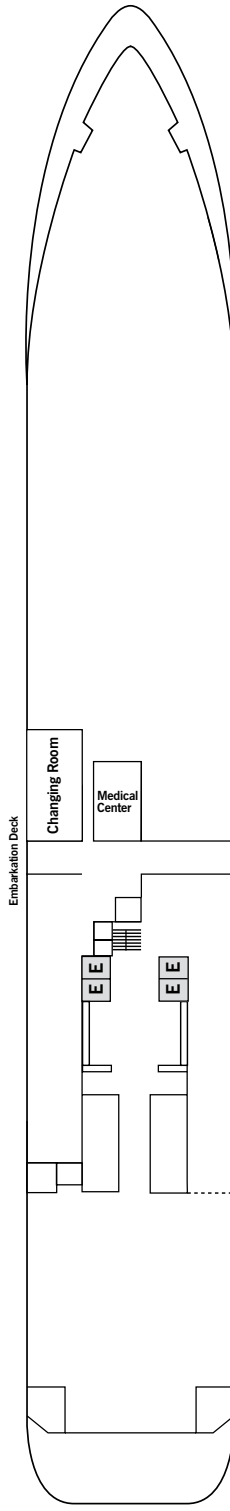

SILVER CLOUD

DECK 3
Changing Room
Medical Centre

DECK 4
The Restaurant
La Dame
Laundrette

DECK 5
Dolce Vita
Boutique
Photo Studio

DECK 6
Explorer Lounge
Fitness Centre
Reception/Guest Relations
Expedition Office

DECK 7
La Terrazza
Zagara Beauty Spa
Library

DECK 8
The Bridge
Pool
Pool Bar
The Grill
Panorama Lounge
Connoisseur's Corner

DECK 9
Tor's Observation Lounge
Jogging Track

SUITE CATEGORIES

- Owner's Suite ●
- Grand Suite ●
- Royal Suite ●
- Silver Suite ●
- Medallion Suite ●
- Deluxe Veranda Suite ●
- Veranda Suite ●
- Vista Suite ●

SPECIFICATIONS

- Crew 212
- Build 1994
- Guests 240 in Polar waters
- Officers European
- Tonnage 17,400
- Length 514.14 Feet/156.7 Metres
- Width 70.62 Feet/21.5 Metres
- Speed 18 Knots
- Passenger Decks 7
- Connecting Suites ⇕
- 3rd Guest Capacity ▲
- Bath/Shower Combination ♻
- Bath & Separate Shower ♻
- Disabled Suites ♿
- 449, 451
- Refurbished 2017
- Registry Bahamas
- Ice-class Rating 1C

Deck plans are for illustration purposes only and may be subject to change.

Suite diagrams shown are for illustration purposes only and may vary from actual square footage. Please refer to suite specifications for square footage.