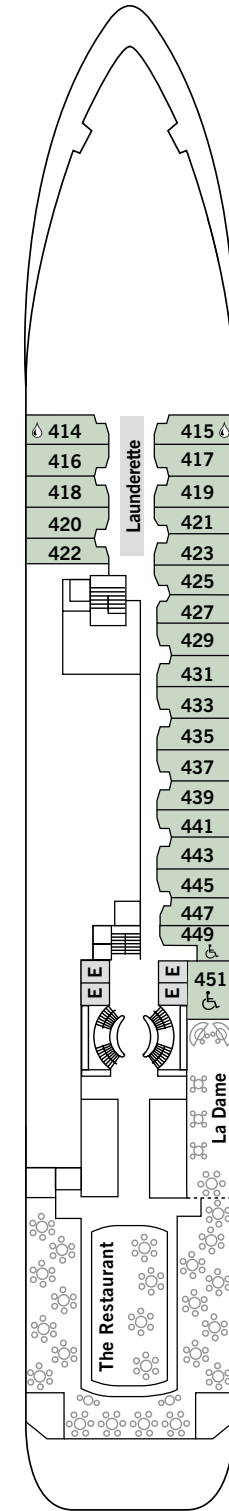

SILVER CLOUD

DECK 3
Changing Room
Medical Centre

DECK 4
The Restaurant
La Dame
Laundrette

DECK 5
Dolce Vita
Boutique
Photo Studio

DECK 6
Explorer Lounge
Fitness Centre
Reception/Guest Relations
Expedition Office

DECK 7
La Terrazza
Zagara Beauty Spa
Library

DECK 8
The Bridge
Pool
Pool Bar
The Grill
Panorama Lounge
Connoisseur's Corner

DECK 9
Tor's Observation Lounge
Jogging Track

SUITE CATEGORIES

- Owner's Suite ●
- Grand Suite ●
- Royal Suite ●
- Silver Suite ●
- Medallion Suite ●
- Deluxe Veranda Suite ●
- Veranda Suite ●
- Vista Suite ●

SPECIFICATIONS

- Crew 212
- Build 1994
- Guests 240 in Polar waters
- Officers European
- Tonnage 17,400
- Length 514.14 Feet/156.7 Metres
- Width 70.62 Feet/21.5 Metres
- Speed 18 Knots
- Passenger Decks 7
- Connecting Suites ⇕
- 3rd Guest Capacity ▲
- Bath/Shower Combination ♻
- Bath & Separate Shower ♻
- Disabled Suites ♿
- 449, 451
- Refurbished 2017
- Registry Bahamas
- Ice-class Rating 1C