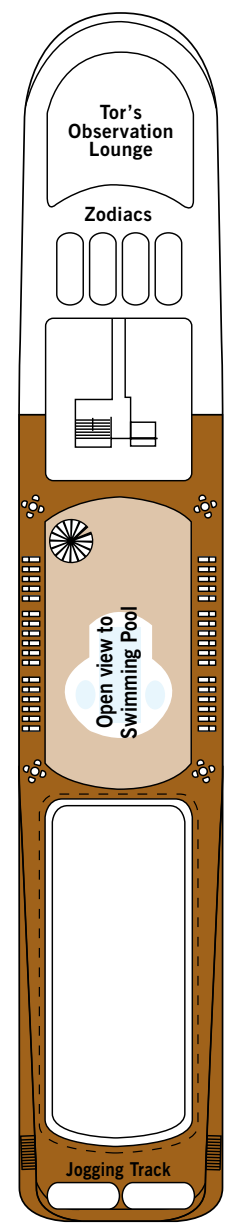

SILVER CLOUD

DECK 3
Changing Room
Medical Centre

DECK 4
The Restaurant
La Dame
Laundrette

DECK 5
Dolce Vita
Boutique
Photo Studio

DECK 6
Explorer Lounge
Fitness Centre
Reception/Guest Relations
Expedition Office

DECK 7
La Terrazza
Zagara Beauty Spa
Library

DECK 8
The Bridge
Pool
Pool Bar
The Grill
Panorama Lounge
Connoisseur's Corner

DECK 9
Tor's Observation Lounge
Jogging Track

SUITE CATEGORIES

- Owner's Suite ●
- Grand Suite ●
- Royal Suite ●
- Silver Suite ●
- Medallion Suite ●
- Deluxe Veranda Suite ●
- Veranda Suite ●
- Vista Suite ●

SPECIFICATIONS

- Crew 212
- Build 1994
- Guests 240 in Polar waters
- Officers European
- Tonnage 17,400
- Length 514.14 Feet/156.7 Metres
- Width 70.62 Feet/21.5 Metres
- Speed 18 Knots
- Passenger Decks 7
- Connecting Suites ⇕
- 3rd Guest Capacity ▲
- Bath/Shower Combination ♻
- Bath & Separate Shower ♻
- Disabled Suites ♿
- 449, 451
- Refurbished 2017
- Registry Bahamas
- Ice-class Rating 1C