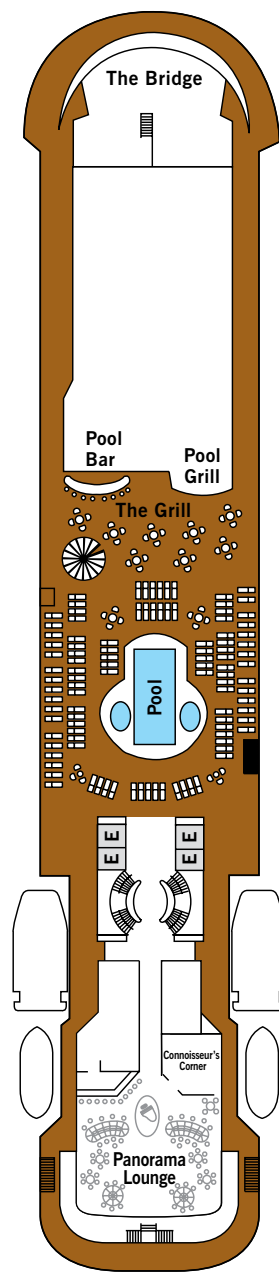

SILVER CLOUD

DECK 3
Changing Room
Medical Centre

DECK 4
The Restaurant
La Dame
Laundrette

DECK 5
Dolce Vita
Boutique
Photo Studio

DECK 6
Explorer Lounge
Fitness Centre
Reception/Guest Relations
Expedition Office

DECK 7
La Terrazza
Zagara Beauty Spa
Library

DECK 8
The Bridge
Pool
Pool Bar
The Grill
Panorama Lounge
Connoisseur's Corner

DECK 9
Tor's Observation Lounge
Jogging Track

SUITE CATEGORIES

- Owner's Suite ●
- Grand Suite ●
- Royal Suite ●
- Silver Suite ●
- Medallion Suite ●
- Deluxe Veranda Suite ●
- Veranda Suite ●
- Vista Suite ●

SPECIFICATIONS

- Crew 212
- Build 1994
- Guests 240 in Polar waters
- Officers European
- Tonnage 17,400
- Length 514.14 Feet/156.7 Metres
- Width 70.62 Feet/21.5 Metres
- Speed 18 Knots
- Passenger Decks 7
- Connecting Suites ⇕
- 3rd Guest Capacity ▲
- Bath/Shower Combination ♻
- Bath & Separate Shower ♻
- Disabled Suites ♿
- 449, 451
- Refurbished 2017
- Registry Bahamas
- Ice-class Rating 1C

Deck plans are for illustration purposes only and may be subject to change.

Suite diagrams shown are for illustration purposes only and may vary from actual square footage. Please refer to suite specifications for square footage.