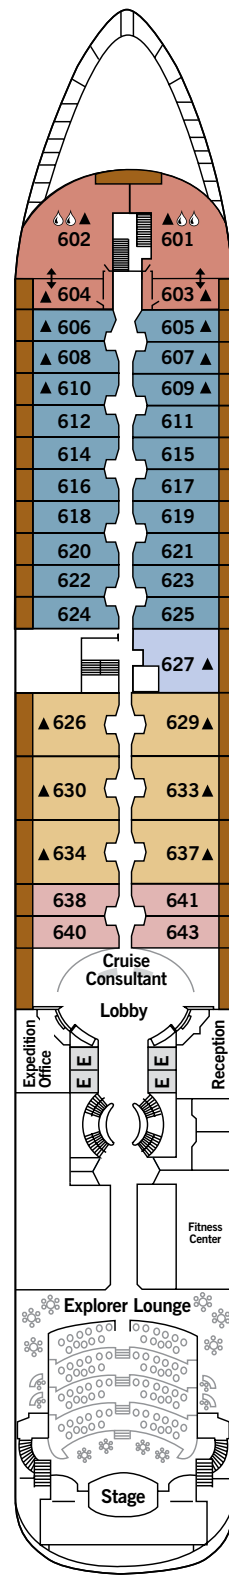

SILVER CLOUD

DECK 3
Changing Room
Medical Centre

DECK 4
The Restaurant
La Dame
Laundrette

DECK 5
Dolce Vita
Boutique
Photo Studio

DECK 6
Explorer Lounge
Fitness Centre
Reception/Guest Relations
Expedition Office

DECK 7
La Terrazza
Zagara Beauty Spa
Library

DECK 8
The Bridge
Pool
Pool Bar
The Grill
Panorama Lounge
Connoisseur's Corner

DECK 9
Tor's Observation Lounge
Jogging Track

SUITE CATEGORIES

- Owner's Suite ●
- Grand Suite ●
- Royal Suite ●
- Silver Suite ●
- Medallion Suite ●
- Deluxe Veranda Suite ●
- Veranda Suite ●
- Vista Suite ●

SPECIFICATIONS

- Crew 212
- Build 1994
- Guests 240 in Polar waters
- Officers European
- Tonnage 17,400
- Length 514.14 Feet/156.7 Metres
- Width 70.62 Feet/21.5 Metres
- Speed 18 Knots
- Passenger Decks 7
- Connecting Suites ⇕
- 3rd Guest Capacity ▲
- Bath/Shower Combination ♻
- Bath & Separate Shower ♻
- Disabled Suites ♿
- 449, 451
- Refurbished 2017
- Registry Bahamas
- Ice-class Rating 1C

Deck plans are for illustration purposes only and may be subject to change.

Suite diagrams shown are for illustration purposes only and may vary from actual square footage. Please refer to suite specifications for square footage.