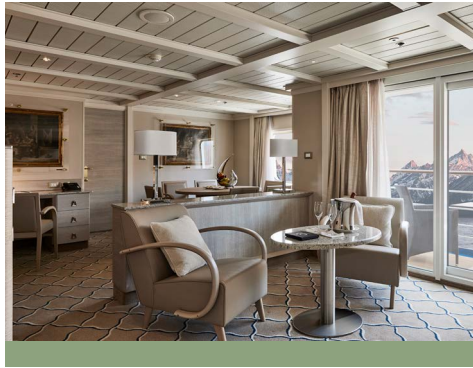

* Please note that The Grill opening hours are subject to weather and destination conditions.

SILVER CLOUD

Suite Diagrams

All suites feature:

- Butler service
- Refrigerator and bar setup stocked with your preferences
- Pillow menu
- Plush bathrobe
- Personalised stationary
- Umbrella
- Luxury bath amenities
- Direct dial telephone(s)
- Dual voltage 110/220 outlets
- Complimentary Wifi for all suites
- Flat-screen television(s) with Interactive Media Library
- Champagne on arrival