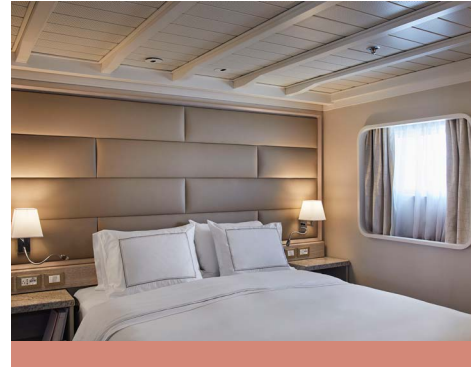

- Large veranda with patio furniture and floor-to-ceiling glass doors; bedroom two has additional large picture window
- Living room with sitting area; bedroom two has additional sitting area
- Separate dining area
- Twin beds or queen-sized bed; bedroom two has additional twin beds or queen-sized bed
- Marble bathroom with full-sized bath and separate shower; bedroom two has additional marble bathroom with shower (no bath as indicated in diagram)
- Walk-in wardrobe(s) with personal safe
- Vanity table(s) with hair dryer
- Writing desk(s)
- Bose® Sound system with Bluetooth Connectivity
- Unlimited Premium Wifi
- Illy® Espresso machine

- Two verandas with patio furniture and floor-to-ceiling glass doors; bedroom two has additional veranda
- Living room with sitting area; bedroom two has additional sitting area
- Separate dining area
- Twin beds or queen-sized bed; bedroom two has additional twin beds or queen-sized bed
- Marble bathroom with full-sized bath and separate shower; bedroom two has additional marble bathroom with shower (no bath as indicated in diagram)
- Walk-in wardrobe(s) with personal safe
- Vanity table(s) with hair dryer
- Writing desk(s)
- Bose® Sound system with Bluetooth Connectivity
- Unlimited Premium Wifi
- Illy® Espresso machine