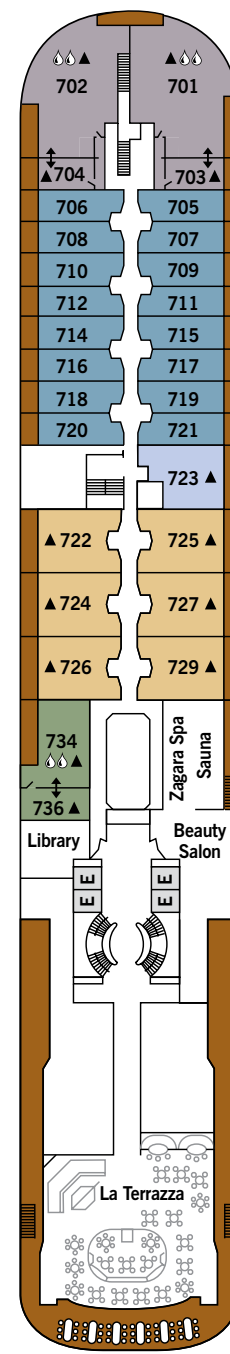

SILVER CLOUD

DECK 3
Changing Room
Medical Centre

DECK 4
The Restaurant
La Dame
Laundrette

DECK 5
Dolce Vita
Boutique
Photo Studio

DECK 6
Explorer Lounge
Fitness Centre
Reception/Guest Relations
Expedition Office

DECK 7
La Terrazza
Zagara Beauty Spa
Library

DECK 8
The Bridge
Pool
Pool Bar
The Grill
Panorama Lounge
Connoisseur's Corner

DECK 9
Tor's Observation Lounge
Jogging Track

SUITE CATEGORIES

- Owner's Suite ●
- Grand Suite ●
- Royal Suite ●
- Silver Suite ●
- Medallion Suite ●
- Deluxe Veranda Suite ●
- Veranda Suite ●
- Vista Suite ●

SPECIFICATIONS

- Crew 212
- Build 1994
- Guests 240 in Polar waters
- Officers European
- Tonnage 17,400
- Length 514.14 Feet/156.7 Metres
- Width 70.62 Feet/21.5 Metres
- Speed 18 Knots
- Passenger Decks 7
- Connecting Suites ⇕
- 3rd Guest Capacity ▲
- Bath/Shower Combination ♻
- Bath & Separate Shower ♻
- Disabled Suites ♿
- 449, 451
- Refurbished 2017
- Registry Bahamas
- Ice-class Rating 1C

Deck plans are for illustration purposes only and may be subject to change.

Suite diagrams shown are for illustration purposes only and may vary from actual square footage. Please refer to suite specifications for square footage.