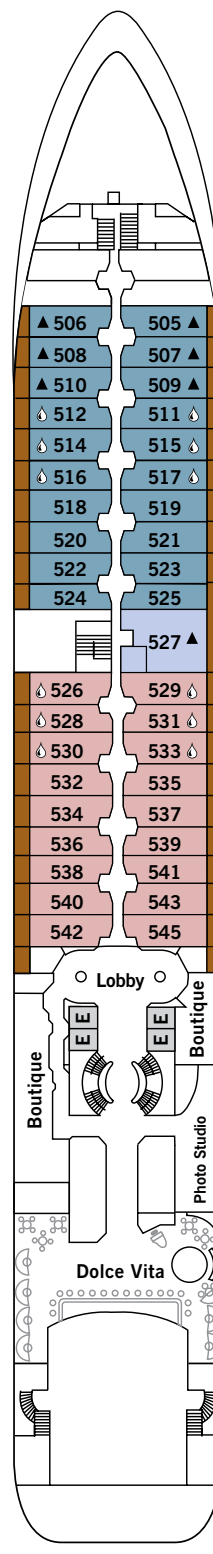

SILVER CLOUD

DECK 3
Changing Room
Medical Centre

DECK 4
The Restaurant
La Dame
Laundrette

DECK 5
Dolce Vita
Boutique
Photo Studio

DECK 6
Explorer Lounge
Fitness Centre
Reception/Guest Relations
Expedition Office

DECK 7
La Terrazza
Zagara Beauty Spa
Library

DECK 8
The Bridge
Pool
Pool Bar
The Grill
Panorama Lounge
Connoisseur's Corner

DECK 9
Tor's Observation Lounge
Jogging Track

SUITE CATEGORIES

- Owner's Suite ●
- Grand Suite ●
- Royal Suite ●
- Silver Suite ●
- Medallion Suite ●
- Deluxe Veranda Suite ●
- Veranda Suite ●
- Vista Suite ●

SPECIFICATIONS

- Crew 212
- Build 1994
- Guests 240 in Polar waters
- Officers European
- Tonnage 17,400
- Length 514.14 Feet/156.7 Metres
- Width 70.62 Feet/21.5 Metres
- Speed 18 Knots
- Passenger Decks 7
- Connecting Suites ⇕
- 3rd Guest Capacity ▲
- Bath/Shower Combination ♻
- Bath & Separate Shower ♻
- Disabled Suites ♿
- 449, 451
- Refurbished 2017
- Registry Bahamas
- Ice-class Rating 1C

Deck plans are for illustration purposes only and may be subject to change.

Suite diagrams shown are for illustration purposes only and may vary from actual square footage. Please refer to suite specifications for square footage.